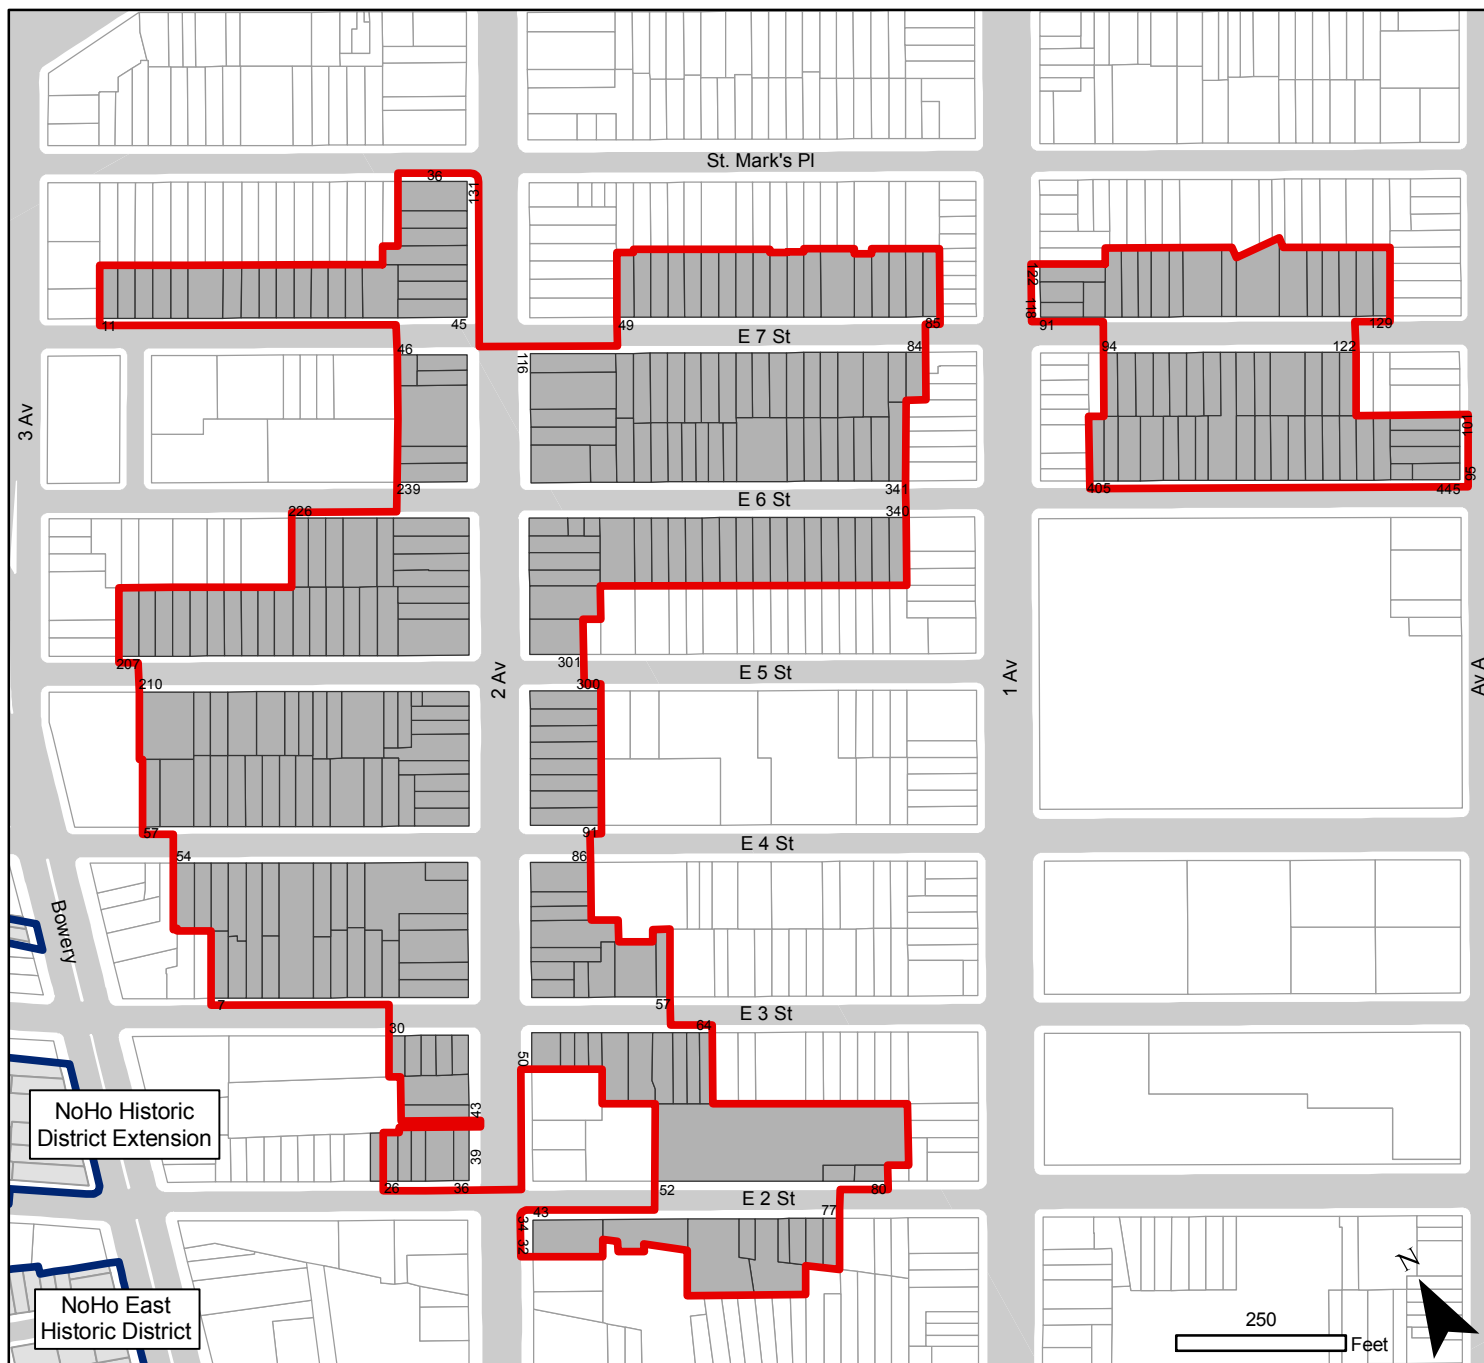

# East Village / Lower East Side Historic District

## Landmarks Preservation Commission

East Village / Lower East Side  
Historic District  
Borough of Manhattan, NY  
[LP-2491]

Calendared: June 28, 2011  
Public Hearing: June 26, 2012  
Designated: October 9, 2012

- Boundary of Historic District
- Tax Map Lots in Historic District
- Boundaries of Existing Districts

NoHo Historic District Extension

NoHo East Historic District